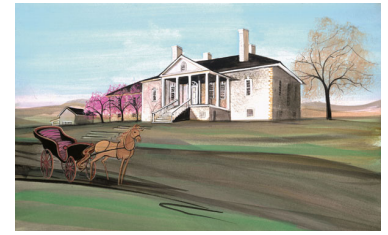

Spring At Belle Grove *

$95.00
Middletown, Va
Spring at Belle Grove
Issued in 2016