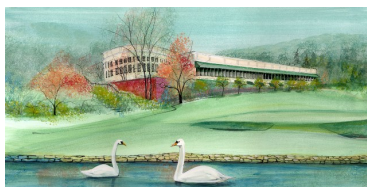

Old White, The *

$160.00
West Virginia

The Old White
Issued in 2009