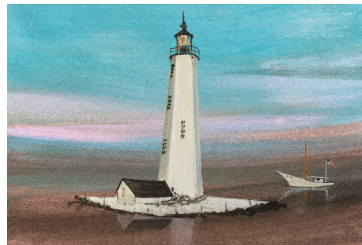

New Point Calm *

$65.00
Mathews, Virginia
New Point Calm
Issued in 2011
Giclee on paper
IS: 5-1/2 x 8-3/8 ins.