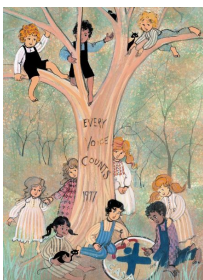

Speak Up For A Child*

$85.00
Children in tree, under tree with "Every
Voice Counts" etched in tree. This print
was published as a fundraising print for
the Greene County, Ohio Court
Appointed Special Advocate Association