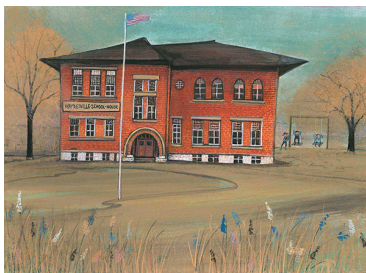

Tattoo From the Past
Issued in 2012

The Old School House

$100.00
Waynesville, Ohio.
School, swings, children, flag

Issued in 2019