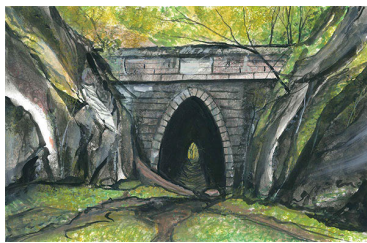

Claudius Crozet Blue Ridge Tunnel

$120.00
Nelson County, VA
Tunnel, mountain, trees, Virginia