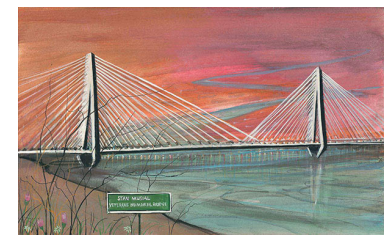

St. Simons

\$85.00
St. Simon's Island, Georgia
lighthouse with gulls in foreground
Issued in 1998
IS: 12-7/8 x 8-11/16 ins. PS: 14-7/8 x 10-11/16 ins.

Stan Span, The

\$85.00
St Louis, MO
Bridge, river
Issued in 2019
Giclee on paper