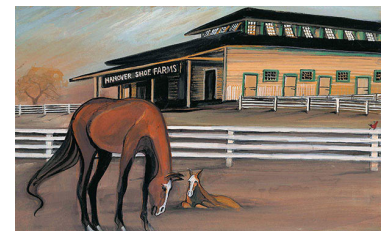

Hang In There - *

\$80.00
Frog hanging in a tree
Hang in There
Issued in 2009
Giclee on paper
IS: 7-5/8 x 5-9/16 ins.

Hangin' In The Pumpkin Patch*

\$70.00
Pumpkins and flowers

Hanover Farmer's Market

\$75.00
Hanover, PA
Issued in 2019
Giclee on paper
IS: 5-1/2 x 14 ins.

Hanover Farmer's Market

\$75.00
Hanover, Pennsylvania
Town, carriage, sleigh, horse and buggy
IS: 5-1/2 x 14 ins.

Hanover Shoe Farm

\$75.00
Hanover, PA
Momma horse, colt, barn, breeding farm, fence
IS: 6-13/16 x 11 ins.