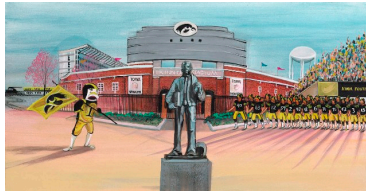

Kinnick Stadium Giclee *

$120.00
University of Iowa
Kinnick Stadium
Issued in 2010