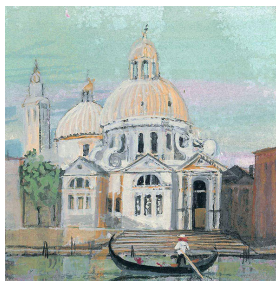

Treasure Of Venice
$50.00
Santa Maria della Salute, Venice, Italy
Church, water gondola
Issued in 2019
Giclee on paper