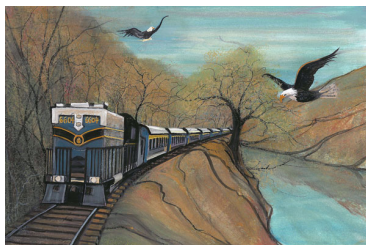

Romney Trough, The *

$100.00
Romney, WV
The Romney Trough
Issued in 2015
Giclee on paper
IS: 9 x 13-5/8 ins.