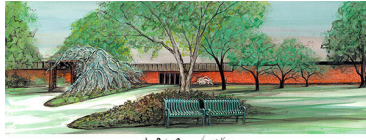

P. Buckley Moss Society Charity Print Collection Inventory

New Point Light *

$65.00
Mathews, Virginia
New Point Light
Issued in 2011
Giclee on paper
IS: 5-1/2 x 8-3/8 ins.

New River Community College

$95.00
Dublin, Virginia
College, trees, bench

Nicholas

$130.00
rare
boy holding basket of holly
print is in color
Issued in 1988
IS: 6 x 10-1/2 ins. PS: 8 x 12-1/2 ins.

Night Owl

$55.00
Brown owl on a branch with black background.
IS: 6-3/4 x 5 ins.
Edition: 250 and 25 artist's proofs
$55

Nine Tricksters *

$65.00
Nine Tricksters
Issued in 2011
Giclee on paper

Norris House, Stone House Tea Room

$50.00
Leesburg, VA
Lovely circa 1760 Historic Inn, offering bed and breakfast accommodations.

November Retreat Med *

$85.00
November Retreat
Issued in 2016
Giclee on paper

O Little Town Of Bethlehem

$95.00
Bethlehem
O Little Town of Bethlehem
Issued in 2009
IS: 14-1/2 x 10 ins. PS: 19-1/8 x 13-1/2 ins.

Oasis *

$120.00
New York Central Park
Oasis
Issued in 2012
Giclee on paper

Oatlands Plantation

$120.00
Leesburg, VA
Oatlands Plantation Estate, National Historic Landmark since 1972
Issued in 2000
IS: 7-3/4 x 24-1/2 ins. PS: 9-3/4 x 26

Ocracoke Lighthouse

$65.00
Outer Banks, North Carolina
White lighthouse with white picket fence around it
Issued in 2001
IS: 5-1/8 x 5-1/8 ins. PS: 8-5/8 x 8

Octagon House

$205.00
rare
2 geese in front of house, circle
Issued in 1987
IS: 9-1/4 x 9-1/4 ins. PS: 14-1/4 x 14-1/4 ins.

October At The Stetson House *

$70.00
Waynesville, OH
October at the Stetson House
Issued in 2012

October Bouquet

$50.00
October Bouquet
Issued in 2014
Giclee on paper

October Sail

$75.00
October Sail
Issued in 2016
Giclee on paper

Of Good Faith *

$75.00
Mechanicsburg, OH
Of Good Faith
Issued in 2012
Giclee on paper
IS: 8-7/8 x 9 ins.