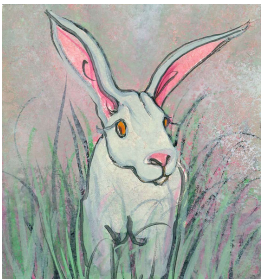

Hear That? *

$55.00
Rabbit with big ears
Hear That?
Issued in 2016