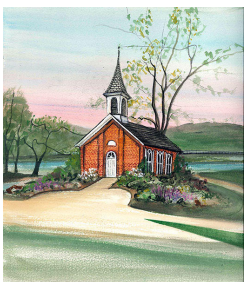

Springtime At The Chapel
$75.00
Iowa City, IA
Brick church with steeple and water
and hill behind it.
Danforth Chapel. a charming 1950's