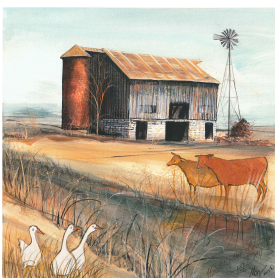

Remarque Days Gone By

$685.00
Remarque of "Days Gone By" for Learning Disabilities of Iowa