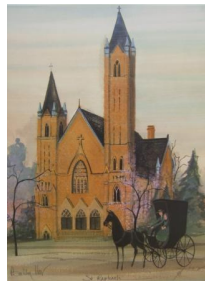

St. Raphaels

$115.00
Springfield, OH
Catholic Church, horse & buggy
Issued in 2005
IS: 14-7/8 x 10-7/8 ins. PS: 16-7/8 x 12-7/8 ins.