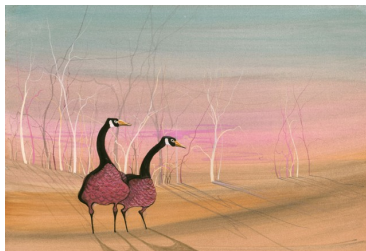

Apple Orchard Hayride*
\$100.00
Amish man on John Deere tractor pulling
cart full of children

April's Baby
\$45.00
Baby in Longaberger basket holding
blue umbrella
Issued in 2004
IS: 4-3/8 x 4-1/4 ins. PS: 7-7/8 x 7
-3/4 ins.

Arbor With A View *
\$75.00
Arbor, vineyard, table and chairs

As Night Falls-dp Np
\$80.00
Blue barn, winter trees

As One
\$50.00
B&W couple in a heart

At Day's End-dp *
\$85.00
two geese, fall colors

At Home - Winter*
\$85.00
Two geese in front of white house,
winter
Issued in 2006
IS: 8-7/8 x 10-3/4 ins. PS: 12-1/4 x 12
-5/16 ins.