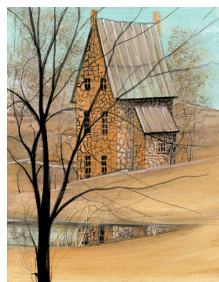

Autumn Day *

\$60.00
sheep, barn, autumn

Autumn Hues *

\$125.00
Fall leaves, black trees
Issued in 2017

Autumn On The Farm

\$130.00
Farm, pumpkins, mountains, fall
Giclee on paper
IS: 13-3/4 x 11-3/16 ins.
Edition: 250 and 25 artist's proofs