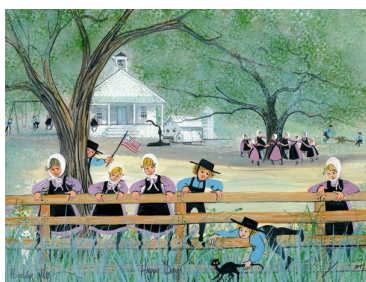

Happy Days*

$100.00
Children in front of a school
Happy Days
Issued in 2007
IS: 8-7/8 x 11-15/16 ins. PS: 10-7/8 x 13-15/16 ins.

Harbinger Of Night

$40.00
Owl, Tree
Harbinger of Night
Issued in 2020
Giclee on paper