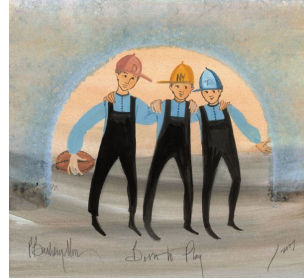

P. Buckley Moss Society Charity Print Collection Inventory

Boiling Springs Remembered

\$125.00
Carlisle, PA
Boiling Springs Remembered features the historic village of Boiling Springs

Bold In Blue *

\$70.00
Blue Jay on a branch
IS: 5 x 13-7/8 ins.
Edition: 250 and 25 artist's proofs \$70