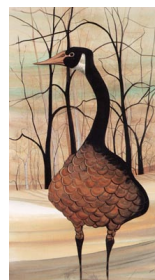

Sentry, The

$375.00
Large brown goose in winter
Issued in 2000
IS: 36-15/16 x 20-3/16 ins. PS: 38
-15/16 x 22-3/16 ins.
Edition: 500 and 25 artist's proofs