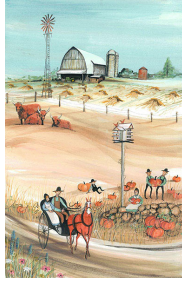

P. Buckley Moss Society Charity Print Collection Inventory

A Due *
\$55.00
Two birds on a branch

A Simple Life
\$125.00
Barn, windmill, bison, haystacks, house and carriage, couple, children, pumpkins, fall
Issued in 2019

Abuzz In The Clover
\$50.00
Bee, clover
Abuzz in the Clover
Issued in 2020
Giclee on paper

Across The Meadow *
\$70.00
Barn and sheep near a stream

Addie *
\$50.00
Girl carrying basket of flowers

Afloat On The Pond *
\$55.00
Green frog on a lily pad.
IS: 5-7/8 x 7-1/16 ins.
Edition: 250 and 25 artist's proofs \$55