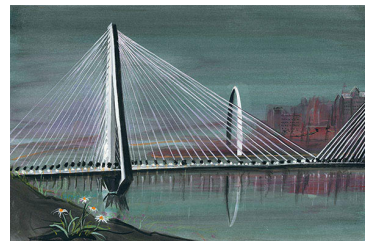

Twilight On The Riverbank
$85.00
St. Louis, MO
Bridge at night
Issued in 2019
Giclee on paper