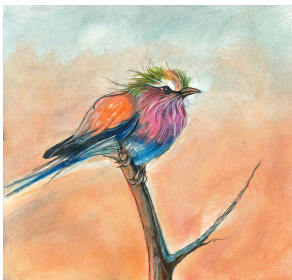

Brilliant Plumage *

$60.00
Colorful bird on a branch