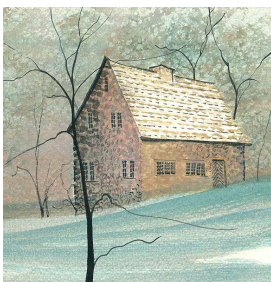

Cozy Cabin *
$50.00
Stone cabin in winter
IS: 5-3/8 x 5-1/4 ins.
Edition: 250 and 25 artist's proofs