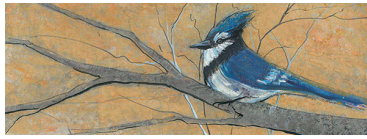

Bold In Blue *

$70.00
Blue Jay on a branch
IS: 5 x 13-7/8 ins.
Edition: 250 and 25 artist's proofs $70