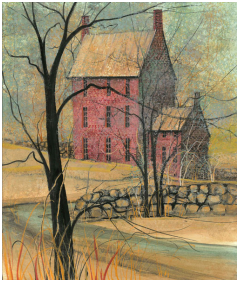

Refuge, The *

$155.00
The Refuge
Issued in 2015
Giclee on paper