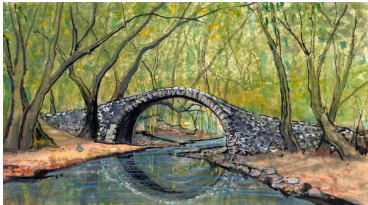

Bridge Time Forgot, The *

$60.00
Stone bridge over a creek in the woods