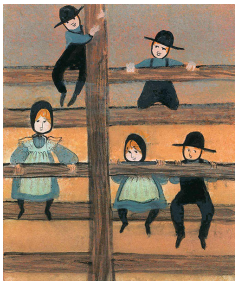

Fence Friends

$60.00
Five Amish children on a fence

Issued in 2019
Giclee on paper