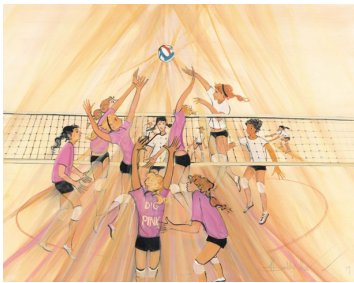

Dig Pink
$70.00
Girl's volleyball
This print will benefit Dig Pink teams across the country. Dig Pink events are organized by college and high school volleyball teams to raise money for