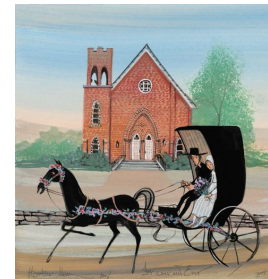

Forever And Ever

$85.00
Troutville, VA
Mill Creek Baptist Church near Troutville, Virginia; horse drawn carriage with bride & groom. To Be Released at Apple Barn 11/1/2008