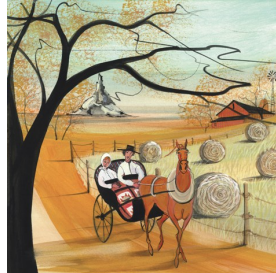

This Is The Good Life *

$85.00
This is the Good Life
Issued in 2009
Giclee on paper