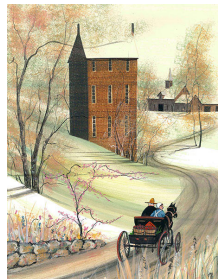

Hope Springs Forth

$100.00
Church, house horse and buggy, couple
Hope Springs Forth
Issued in 2020
Giclee on paper