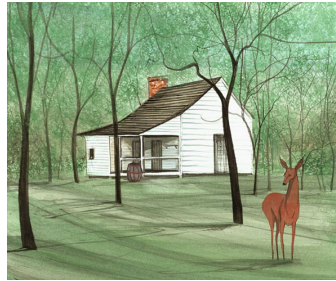

Memories Of Gentleman Jim*

$75.00
Manassas, VA