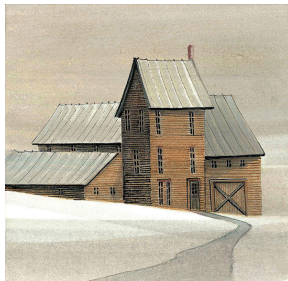

Home Sweet Home *

\$125.00
Edinburg, Va
Old hotel, mill and
train station

Homestead By The Sea

\$50.00
Large brown home/barn
IS: 5-3/4 x 5-15/16 ins.
Edition: 250 and 25 artist's proofs

Homestead Twilight*