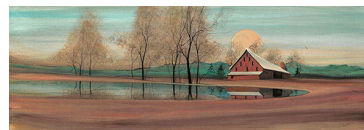

Moonshadows
\$125.00
Moonshadows
Issued in 2017
Giclee on paper
IS: 7-1/4 x 21 ins.
Edition: 1,000 and 25 artist's proofs

Morning Duet
\$65.00
Morning Duet
Issued in 2016
Giclee on paper

Morning Fishermen *
\$95.00
Claytor Lake, Dublin Va
Two boats on river with men fishing from them
Issued in 2017
Giclee on paper