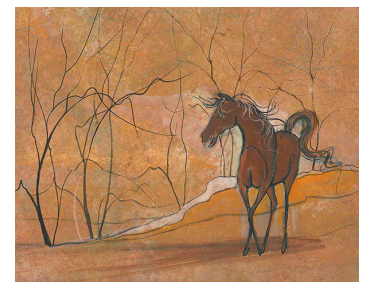

Autumn Spirit

$50.00
Horse, fall, trees
Issued in 2019
IS: 5 x 6-3/16 ins.

IS: 10-3/4 x 13-1/2 ins.