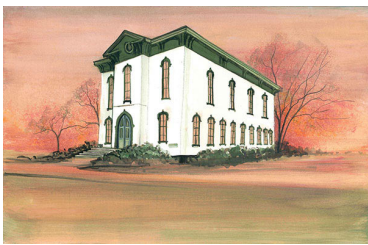

Caught In The Act*

\$75.00
TWO BOYS ON LADDER
Caught in the Act
Issued in 2003
IS: 11-3/8 x 6-3/8 ins. ins. PS: 13-3/8
x 8-3/8 ins.

Cedar Valley Heritage

\$120.00
Tractor, building, antique tractor
Issued in 1997
IS: 6-1/2 x 29-7/16 ins. PS: 8-1/2 x 31
-7/16 ins.
Edition: 1.000 and 25 artist's proofs