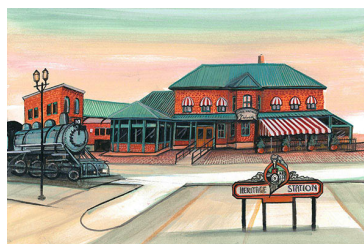

Herald Angels*

\$85.00
Group of angels flying

Herding At Belle Grove *

\$95.00
Middleton, Virginia
White house, fence, dog, sheep, mountains
Issued in 2017

Heritage Farm Museum -*

\$130.00
Huntington, West Virginia
Barn, home, couple holding basket
Heritage Farm Museum
Issued in 2009
Giclee on paper

Heritage Station

\$75.00
Huntington, WV
Train and Train Station
Issued in 2019

Heron Dome, The *

\$75.00
Allandale Mansion, Kingsport, TN
Gazebo, heron statue, tree, brick wall, flowers
IS: 8-3/16 x 9 ins.
Edition: 250 and 25 artist's proofs