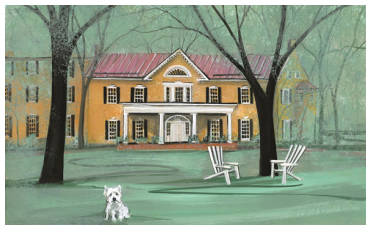

Gatehouse Holiday

\$85.00
Gettysburg, PA.
Brick, horse and buggy, snowman, deer, winter

Issued in 2019

Gaze Of The Greater Cats *

\$150.00
Lions

Gazebo At Allandale, The *

\$75.00
Allandale Mansion, Kingsport TN
Bride, groom, gazebo, brick walkway, flowers, trees
Edition: 250 and 25 artist's proofs
\$75

Gazebo At General's Row

\$85.00
Omaha, Nebraska Army Post
Fort Crook Army Post Gazebo, trees, cannons, flags

In 1888. Congress authorized

Generals At General's Row *

\$120.00
Bellevue, Nebraska
Generals at General's Row Gazebo, geese, houses, flag

Gentle Embrace

\$55.00
Mother, child

Gentle Embrace
Issued in 2020
Giclée on paper

George Marshall House, The*

\$100.00
Leesburg, VA

The George

Getting In The Spirit *

\$80.00
autumn
Three pumpkins