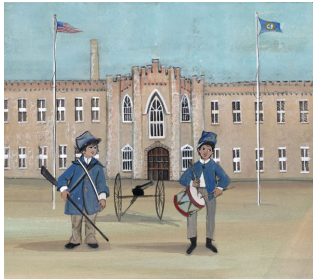

Tattoo From The Past*

\$60.00
VMI, Lexington Va

Tattoo From the Past
Issued in 2012

Tea At Tanglewood Ordinary*

\$75.00
Goochland, VA

Teacher's Work Day*

\$90.00
Amish man/woman teachers walking in front of white schoolhouse
Issued in 2003
IS: 9-5/8 x 11-1/4 ins. PS: 11-5/8 x 13-1/4 ins.