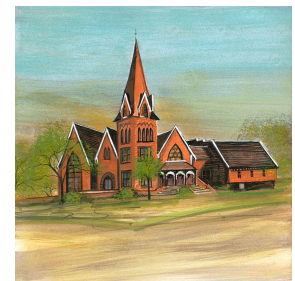

Bennett's Mill*

\$125.00
Greenup County, KY
Bennett's Mill features the mill and covered bridge in Greenup County, Kentucky. The bridge was constructed in 1855 and is still in use today. white

Best Dressed

\$220.00
Geese in water fall just past Mill
Issued in 2001
IS: 17-1/2 x 22-1/4 ins. PS: 19-1/2 x 24-1/2 ins.
Edition: 1,000 and 25 artist's proofs

Bicentennial Blessing

\$125.00
Ashland, Kentucky
First Presbyterian Church in Ashland, KY