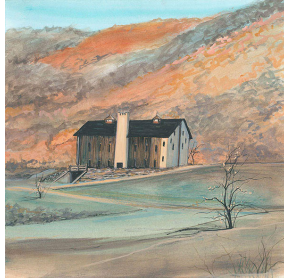

On Crooked River *
$75.00
Between Hilton & Mendota, VA
On Crooked River
Issued in 2017