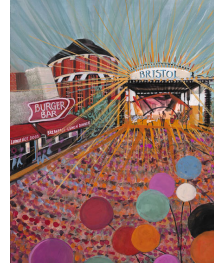

James, For

\$40.00
Boy in blue overalls
Issued in 2006
IS: 6-3/8 x 5-3/4 ins. PS: 9-9/16 x 8-7/16 ins.
Edition: 1.000 and 25 artist's proofs

Jammin' On Piedmont *

\$95.00
Bristol, VA

Jammin' on Piedmont

January's Baby