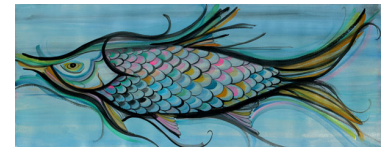

Shimmering In The Depths

$130.00
Fish with rainbow colors
Small: $130, IS: 7-13/16 x 20 ins
Medium: $600, IS: 15-3/4 x 40-1/8 ins.
Edition: 250 and 25 artist's proofs