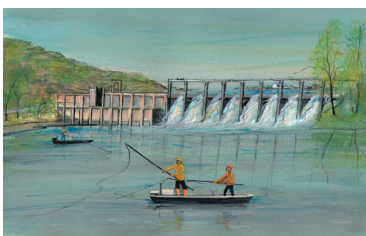

Moonshadows
\$125.00
Moonshadows
Issued in 2017
Giclee on paper
IS: 7-1/4 x 21 ins.
Edition: 1,000 and 25 artist's proofs

Morning Duet
\$65.00
Morning Duet
Issued in 2016
Giclee on paper

Morning Fishermen *
\$95.00
Claytor Lake, Dublin Va
Two boats on river with men fishing from them
Issued in 2017
Giclee on paper