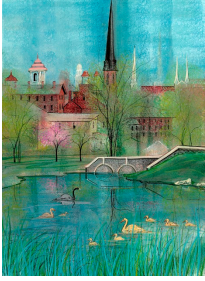

P. Buckley Moss Society Charity Print Collection Inventory

Springtime Spires At Carroll Creek *

$150.00
Frederick Maryland

Springtime Spires at