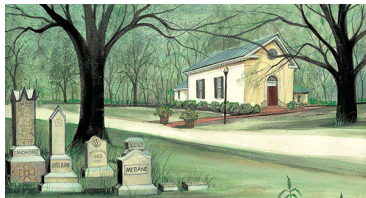

Nesting *

\$65.00
Nesting
Issued in 2014
Giclee on paper and canvas
Paper version: \$65, IS: 6-1/8 x 8-1/2 ins.

Nesting Time *

\$70.00
Nesting Time
Issued in 2010

New Babies *

\$55.00
The New Babies
Issued in 2010
Giclee on paper
IS: 3-9/16 x 5-1/4 ins.
Edition: 250 and 15 artist's proofs