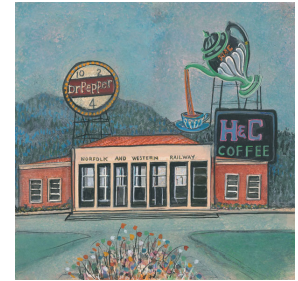

Roanoke Landmarks

$90.00
Roanoke VA
Brick building, Dr pepper and Coffee signs
Issued in 2016
Giclee on paper