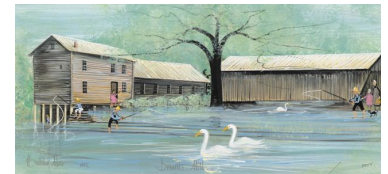

Basket Of Mischief *

\$70.00
Wicker basket with black cats

Beacon, The *

\$80.00
Cape Henry lighthouse, fence, sailboats, sea oats

Beagle

\$40.00
Dog series
Beagle dog
Issued in 2008
IS: 3-15/16 x 4-3/16 ins. PS: 8 x 8 ins.
Edition: 500 and 25 artist's proofs

Beautiful Friend *

\$85.00
White dog

Beauty On The Row *

\$650.00
Row houses in the winter

Beloved

\$100.00
Man, woman facing each other in heart, 2 fledglings below
Issued in 2007
IS: 11-3/4 x 12-5/16 ins. PS: 13-3/4 x 14-5/16 ins.

Bennett's Mill*

\$125.00
Greenup County, KY
Bennett's Mill features the mill and covered bridge in Greenup County, Kentucky. The bridge was constructed in 1855 and is still in use today. white

Best Dressed