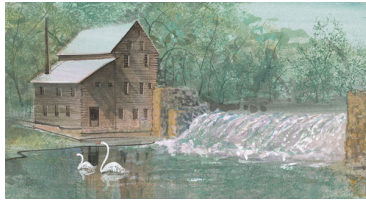

Piedmont Retreat *

\$115.00
Piedmont Retreat
Issued in 2016
Giclee on paper
Small: \$115, IS: 11-3/4 x 11-1/2 ins.

P. Buckley Moss Society Charity Print Collection Inventory

Pin - O-h-i-o

\$35.00
O-H-I-O
Porcelain Brooch/Pendant
Issued in 2016
1 x 2-3/8 ins.
\$35