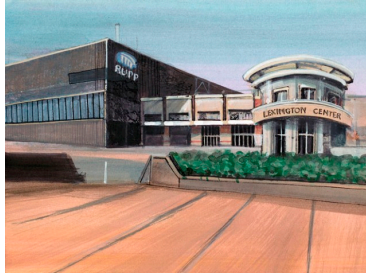

Homage To The Past *

$150.00
Newmarket, VA
White home and shed
Homage to the Past
Issued in 2012
Giclee on paper

Home Champions *

$80.00
Kentucky
Basketball arena
Home of Champions
Issued in 2010
Giclee on paper