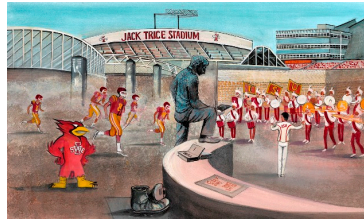

Home Of The Cyclones *

$125.00
Iowa State University
Home of the Cyclones
Issued in 2010
Giclee on paper
IS: 10-1/2 x 17-3/4 ins.