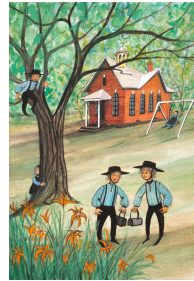

Bowl Of Plenty-dp Np

Fruit bowl

Boxer

\$40.00
Dog series
Fawn colored Boxer with erected ears
Issued in 2008
IS: 3-15/16 x 4-1/8 ins. PS: 8 x 8 ins.
Edition: 500 and 25 artist's proofs

Boyd's Boys

\$85.00
Holmes County, OH
Boyd School in
Holmes County, OH