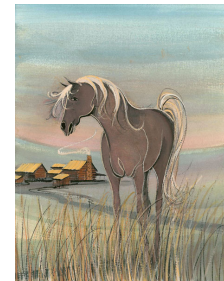

Homestead Twilight*

$160.00
Winter snow scene of home, farm
Issued in 2006
IS: 5-15/16 x 30 ins. PS: 7-15/16 x 32 ins.
Edition: 1.000 and 25 artist's proofs

Homestead, The *

$115.00
Horse with house and barn
The Homestead
Issued in 2016
Giclee on paper
IS: 13-15/16 x 10-1/4 ins.