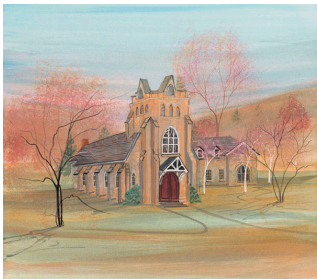

National D-day Memorial, The *

\$125.00
Bedford, VA
Issued in 2014

Natural Bridge Visitors *

\$80.00
Natural Bridge, Virginia
Natural Bridge Visitors
Issued in 2011

Nature's Ovation

\$80.00
Bouquet of flowers in a yellow watering can.
IS: 11-1/2 x 8 ins.
Edition: 250 and 25 artist's proofs
\$80